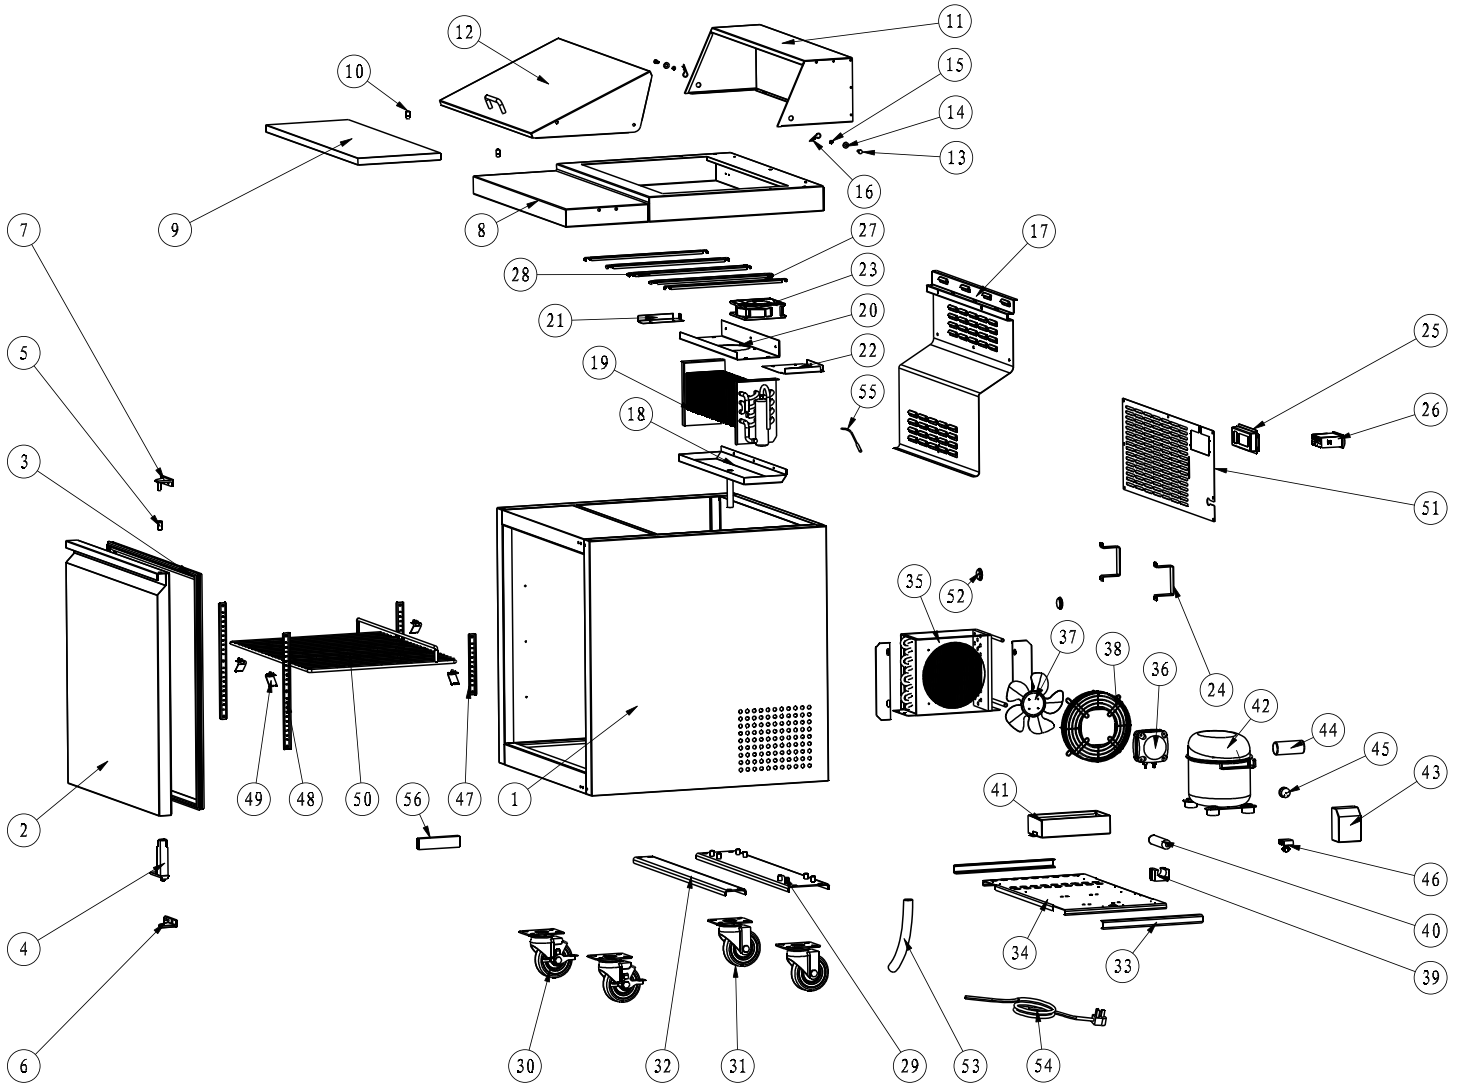

Parts Breakdown

Model PT-CN-0686E-HC 59045

Parts Breakdown

Model PT-CN-0686E-HC 59045

Item No.	Description	Position	Item No.	Description	Position	Item No.	Description	Position
AF068	Cabinet for 59045	1	AL925	Right Clapboard of Evaporator for 59045	20	AB595	Filter Fixer for 59045	39
AL920	Door for 59045	2	AL926	Left Clapboard of Evaporator for 59045	21	AL968	Filter for 59045	40
AB250	Gasket for 59045	3	AL927	Evaporator Cover Support for 59045	22	AF087	Outer Drain Pan for 59045	41
AA955	Left/Right Spring Hinge for 59045	4	AL928	Evaporator Fan Motor for 59045	23	AF088	Compressor for 59045	42
AA388	Axis Cover for 59045	5	AF080	Stand Off Bracket for 59045	24	AL934	Compressor Starting Kit for 59045	43 - 46
AA360	Bottom Left Hinge for 59045	6	AB320	Thermostat Installation Board for 59045	25	AF089	K Strip-2 Holes for 59045	47
AF070	Upper Right Hinge for 59045	7	AL929	Thermostat for 59045	26	AF090	K Strip-3 Holes for 59045	48
AF071	Top Board for 59045	8	AL930	Pan Bracket-15 for 59045	27	26884	K Clip for 59045	49
AF072	Cutting Board for 59045	9	AL931	Pan Bracket-25 for 59045	28	AK197	Middle Shelf for 59045	50
AB253	Fixer for Cutting Board for 59045	10	AF083	Castor Support for 59045	29	AL935	Thermostat Installation Board for 59045	51
AL921	Back Cover for 59045	11	26247	Caster without Brake for 59045	30	AB169	Foaming Hole Cover for 59045	52
AL922	Lid for 59045	12	26246	Caster with Brake for 59045	31	AA133	Drain Hose for 59045	53
AB256	Dowel for 59045	13	AF084	Assembling Panel Support for 59045	32	AA135	Power Cord for 59045	54
AB257	Plastic Bolt for 59045	14	AF085	Compressor Unit Track for 59045	33	AA379	Temperature Probe for 59045	55
AB258	Nut for 59045	15	AF086	Compressor Unit Installation Board for 59045	34	AA596	Thermometer for 59045	56
AB259	Splint Pin for 59045	16	AB159	Condenser for 59045	35	AL936	Evaporator Fan Cover for 59045	57
AL923	Evaporator Cover Support for 59045	17	AL932	Condenser Fan Motor for 59045	36	AL937	Back Grill for 59045	58
AF076	Inner Drain Pan for 59045	18	AI391	Blade of Condenser Fan Motor for 59045	37	AL938	Pan Bracket Support for 59045	59
AL924	Evaporator for 59045	19	AL933	Condenser Fan Cover for 59045	38	AL939	Left Compressor Unit Track for 59045	60